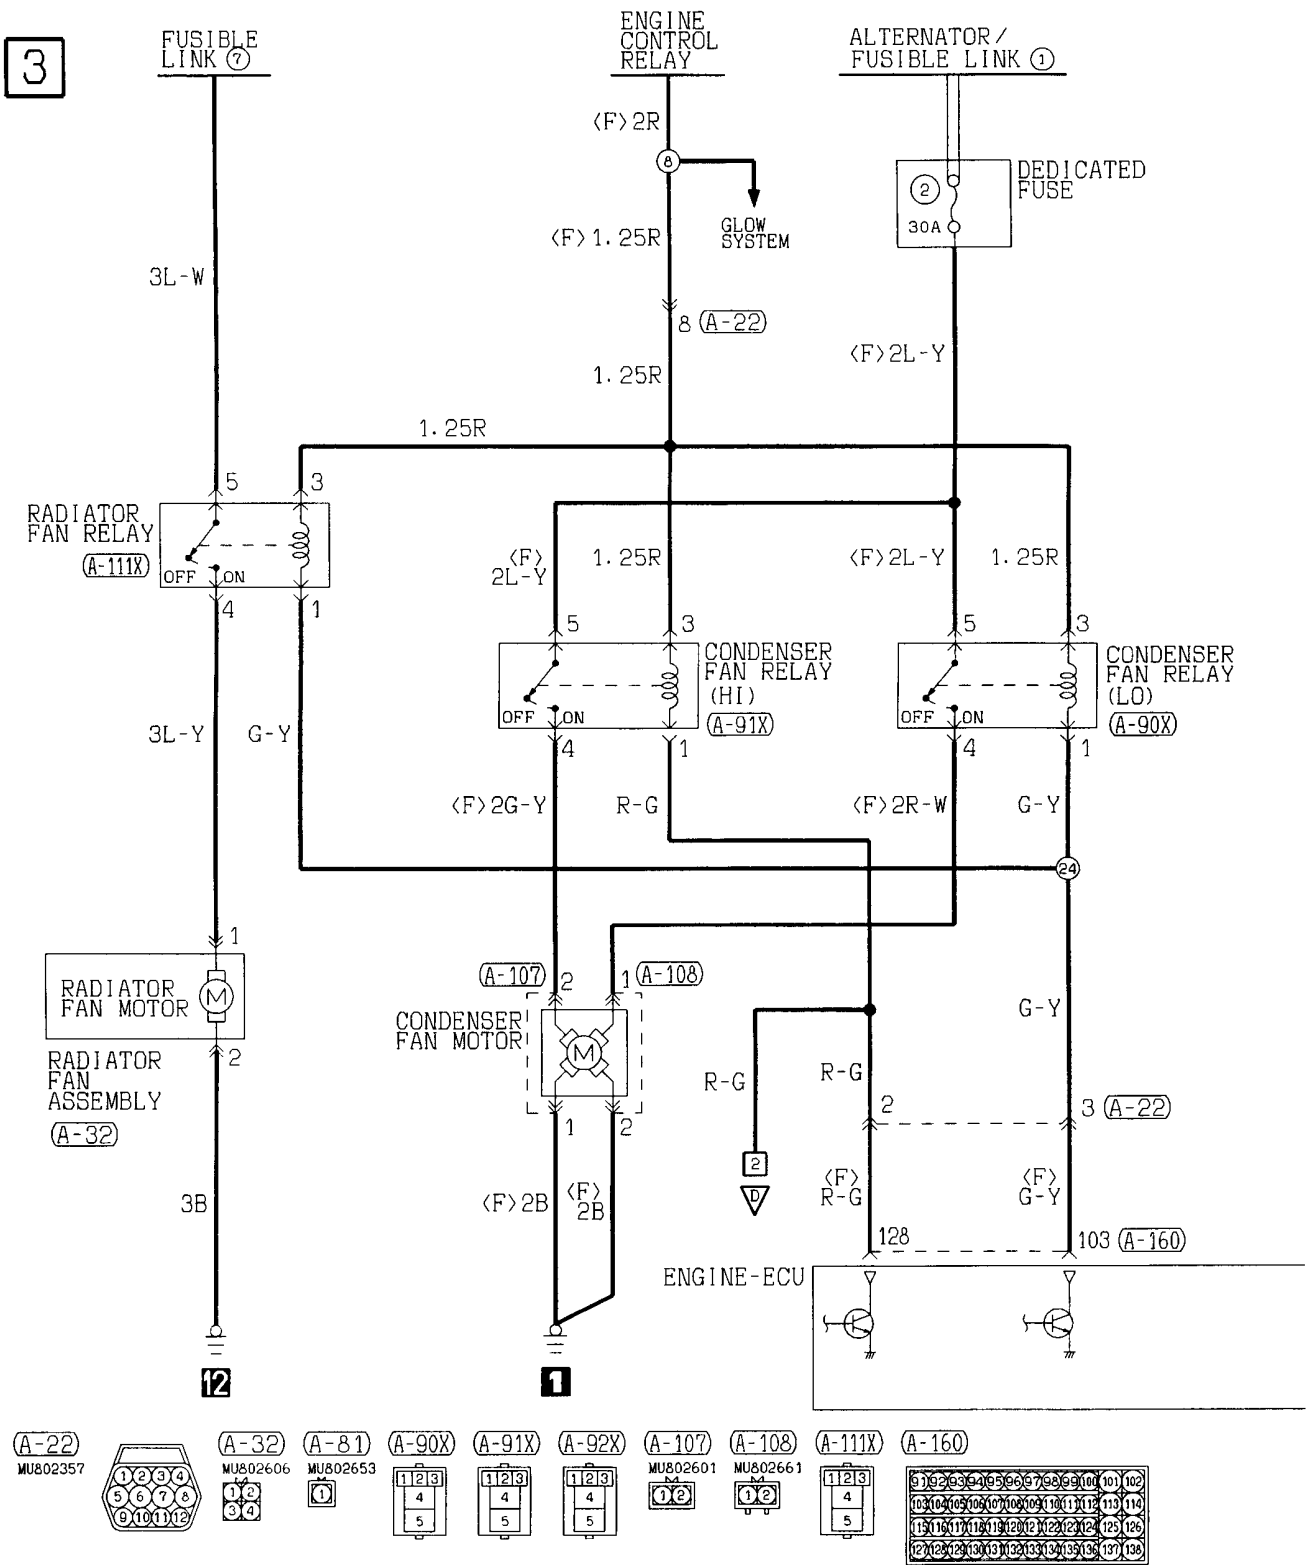

AUTOMATIC AIR CONDITIONER <Diesel-powered vehicles (F9Q)> (CONTINUED)