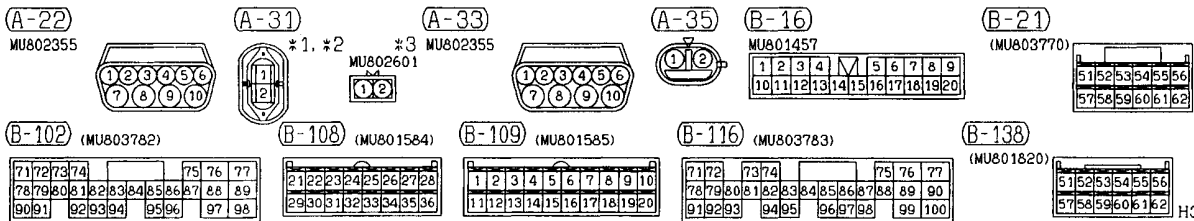

MULTI CENTER DISPLAY <Petrol-powered vehicles> (CONTINUED)

3

NOTE
#1: 4G1-M/T
#2: 4G92-M/T
#3: 4G93-M/T
#4: A/T