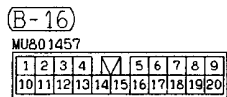

MULTI CENTER DISPLAY <Petrol-powered vehicles> (CONTINUED)

5