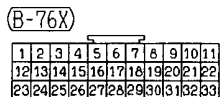

MULTI CENTER DISPLAY <Petrol-powered vehicles> (CONTINUED)

5