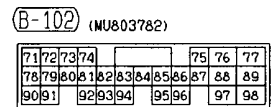

MULTI CENTER DISPLAY <Petrol-powered vehicles> (CONTINUED)

5