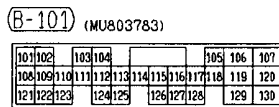

MULTI CENTER DISPLAY <Petrol-powered vehicles> (CONTINUED)

5