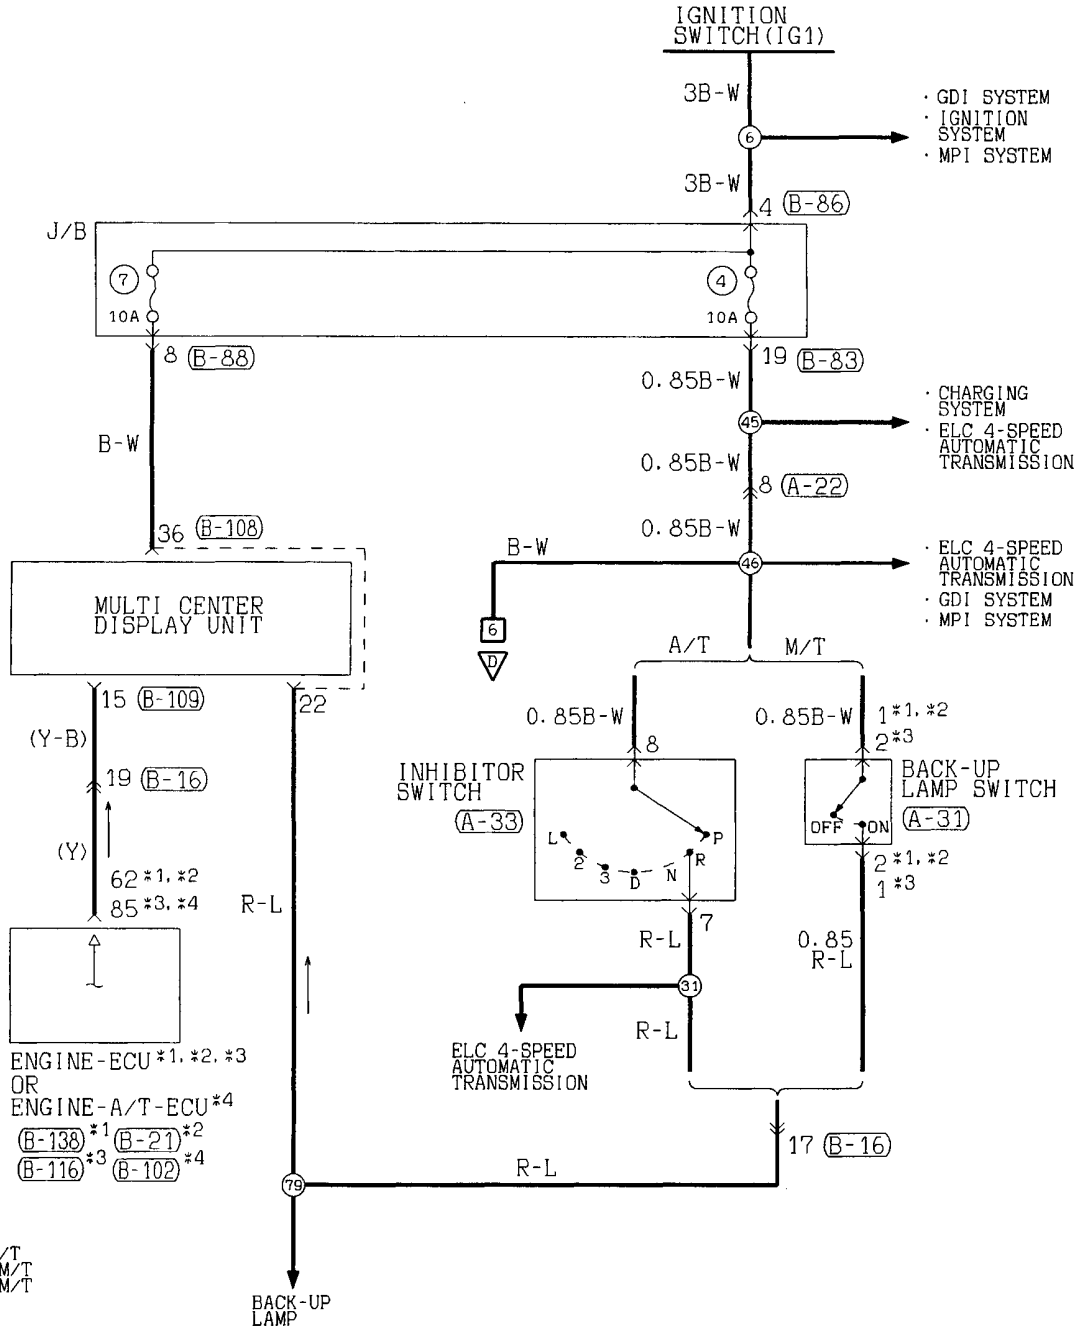

MULTI CENTER DISPLAY <Petrol-powered vehicles> (CONTINUED)

3

NOTE
#1: 4G1-M/T
#2: 4G92-M/T
#3: 4G93-M/T
#4: A/T