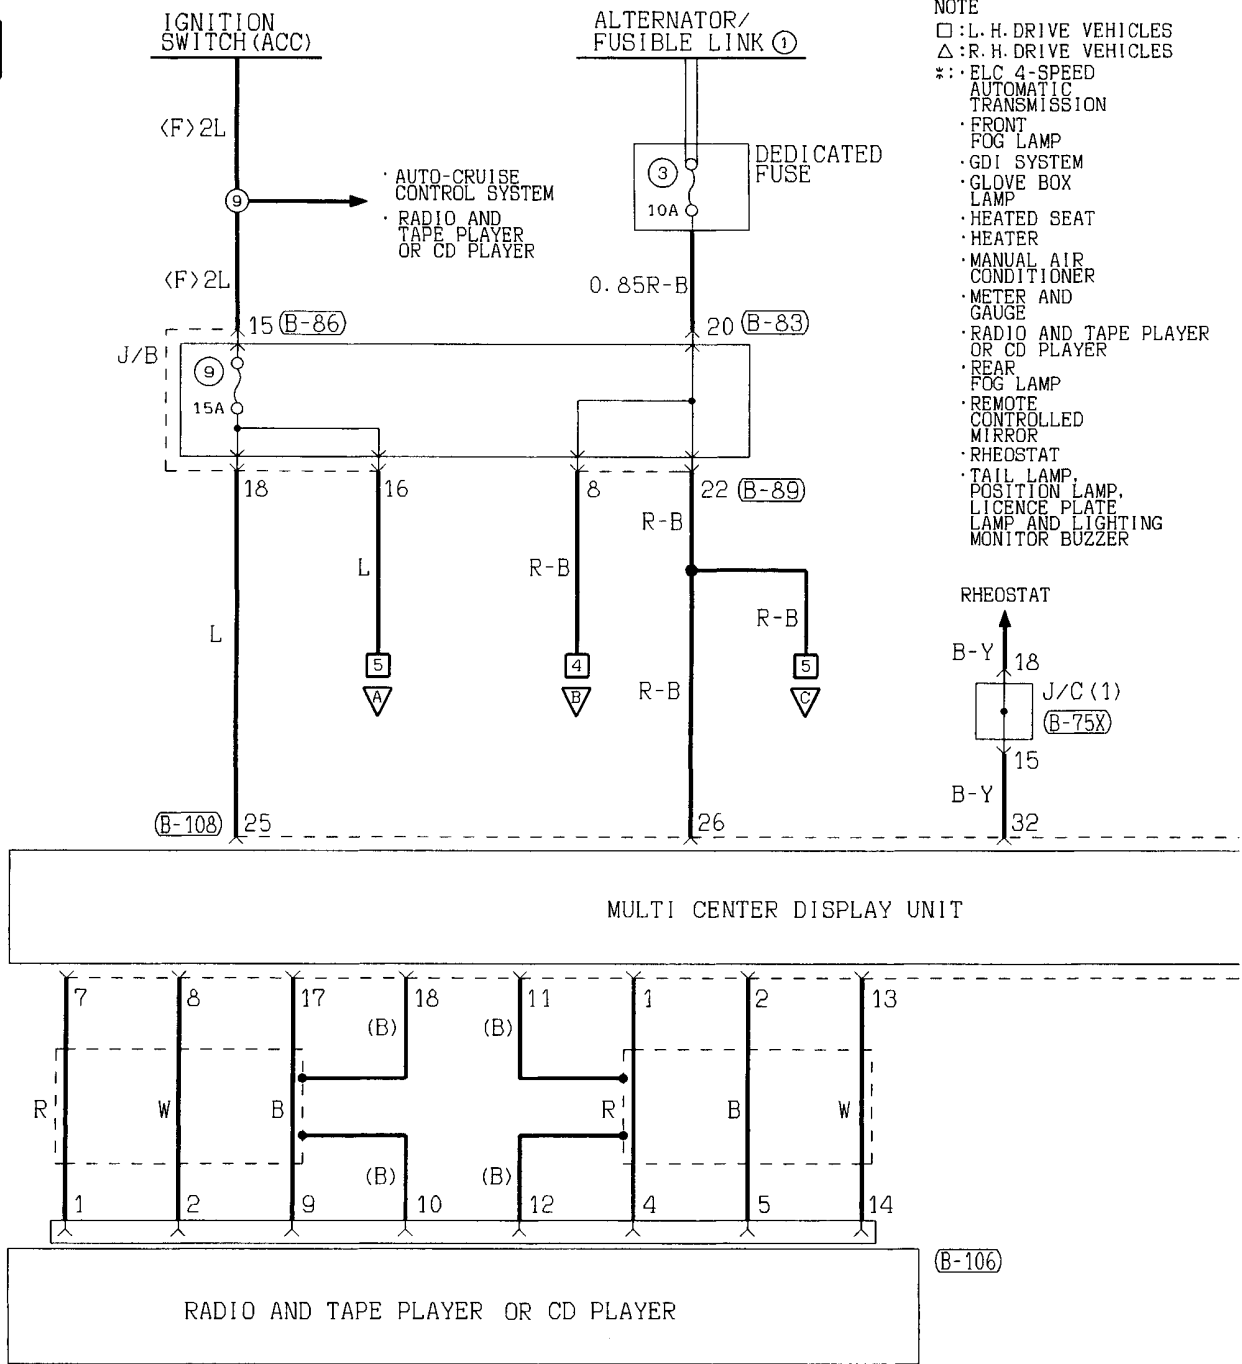

MULTI CENTER DISPLAY

Petrol-powered vehicles

1

1. NOTE
2. : L. H. DRIVE VEHICLES
   - △ : R. H. DRIVE VEHICLES
   - : ELC 4-SPEED AUTOMATIC TRANSMISSION
   - FRONT FOG LAMP
   - GDI SYSTEM
   - GLOVE BOX LAMP
   - HEATED SEAT
   - HEATER
   - MANUAL AIR CONDITIONER
   - METER AND GAUGE
   - RADIO AND TAPE PLAYER OR CD PLAYER
   - REAR FOG LAMP
   - REMOTE CONTROLLED MIRROR
   - RHEOSTAT
   - TAIL LAMP, POSITION LAMP, LICENCE PLATE LAMP AND LIGHTING MONITOR BUZZER

(A-35)

(A-69)

(B-06) (MU801584)

(B-07) (MU801585)

(B-50)

(B-75X)

(B-109)

(MU801585)